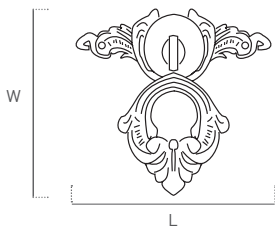

172A

zamak

Color	Cod.	Ref.	L	W	H	
	172A3	172A.112.74	112	24	23	12
	172A2	172A.127.74	127	24	25	12
	172A1	172A.178.74	178	30	30	12

172B

zamak

Color	Cod.	Ref.	L	W	H	
	172B2	172B.105.74	105	27	19	12
	172B1	172B.125.74	125	40	20	12

172C

zamak

Color	Cod.	Ref.	L	W	H	
	172C1	172C.69.74	69	56	20	12

172C

zamak

Color	Cod.	Ref.	L	W	H	
	172C2	172C.64.74	101	21	19	12