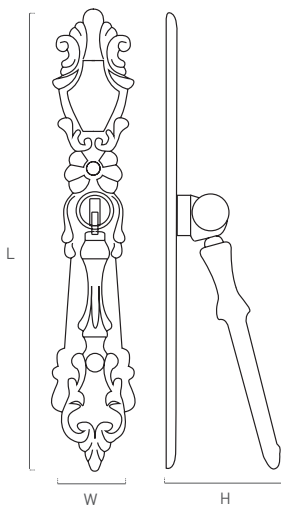

172A

zamak

Color	Cod.	Ref.	L	W	H	
	172A3	172A.112.74	112	24	23	12
	172A2	172A.127.74	127	24	25	12
	172A1	172A.178.74	178	30	30	12

172B

zamak

Color	Cod.	Ref.	L	W	H	
	172B2	172B.105.74	105	27	19	12
	172B1	172B.125.74	125	40	20	12

172C

zamak

Color	Cod.	Ref.	L	W	H	
	172C1	172C.69.74	69	56	20	12

172C

zamak

Color	Cod.	Ref.	L	W	H	
	172C2	172C.64.74	101	21	19	12