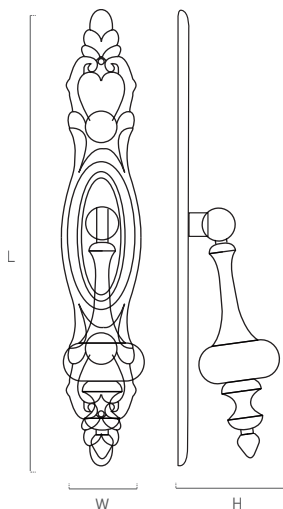

173A

zamak

Color	Cod.	Ref.	L	W	H	📦
	173BR1	173.135.74	135	28	30	12
74 	173BR2	173.150.74	150	26	30	12
	173BR3	173.175.74	175	28	30	12
	173PT1	173.135.80	135	28	30	12
74 	173PT2	173.150.80	150	26	30	12
	173PT3	173.175.80	175	28	30	12

173B

zamak

Color	Cod.	Ref.	L	W	H	📦
74 	173BR4	173.107.74	107	38	18	12
	173BR5	173.130.74	130	34	18	12
	173PT4	173.107.80	107	38	18	12
80 	173PT5	173.130.80	130	34	18	12