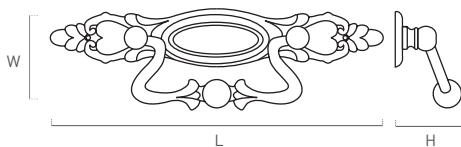

173A

zamak

Color	Cod.	Ref.	L	W	H	📦
	173BR1	173.135.74	135	28	30	12
74 	173BR2	173.150.74	150	26	30	12
	173BR3	173.175.74	175	28	30	12
	173PT1	173.135.80	135	28	30	12
74 	173PT2	173.150.80	150	26	30	12
	173PT3	173.175.80	175	28	30	12

173B

zamak

Color	Cod.	Ref.	L	W	H	📦
74 	173BR4	173.107.74	107	38	18	12
	173BR5	173.130.74	130	34	18	12
	173PT4	173.107.80	107	38	18	12
80 	173PT5	173.130.80	130	34	18	12