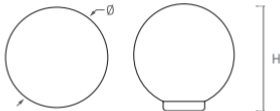

mod. **825**

stainless steel

	Ref.	Cod.	∅	H	
	825.25.95	8257AI	25	28	12
	825.30.95	8253AI	30	33	12