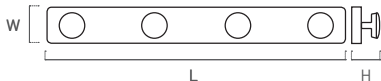

9068

abs

Color

Cod.

Ref.

L W H

11

9068RSV